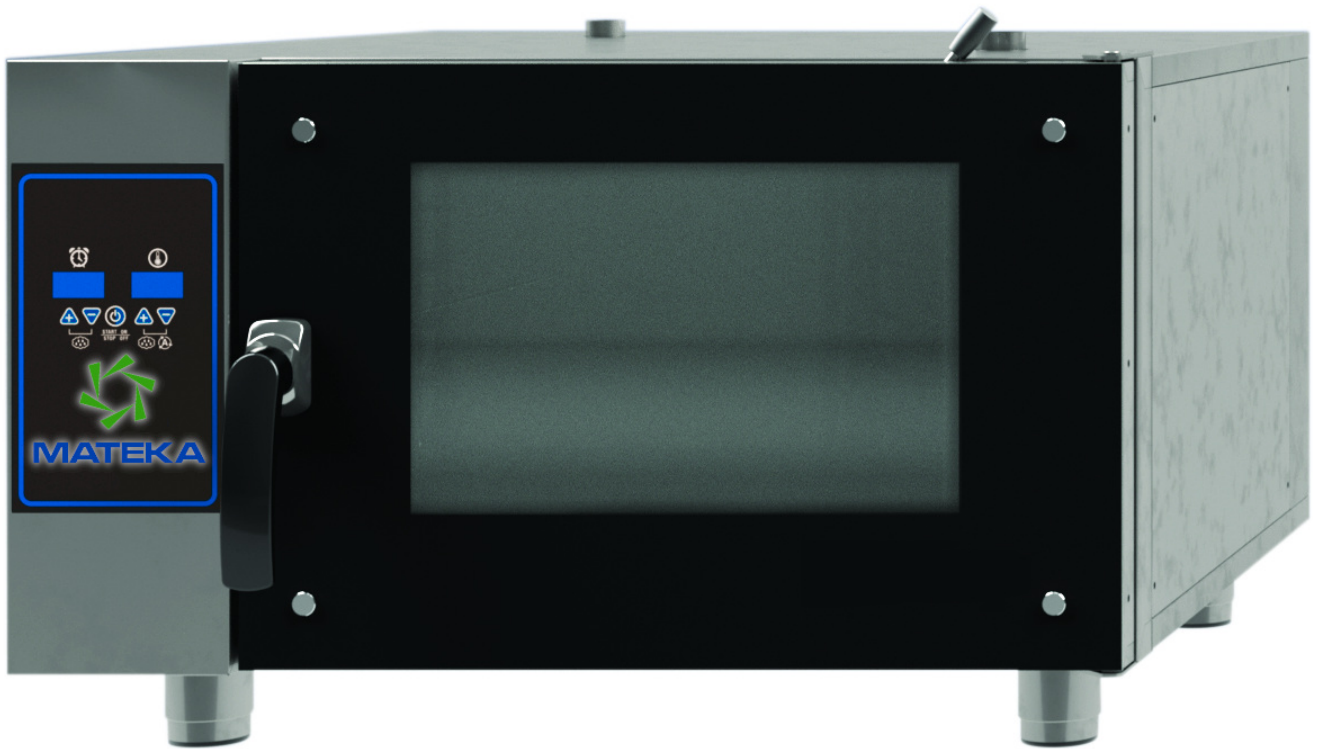

Gas Convection Oven

Digital, analog or fully automatic control

| Code | Description | Tray | Volume and Weight | Power |
|------|-------------|------|-------------------|-------|
|------|-------------|------|-------------------|-------|