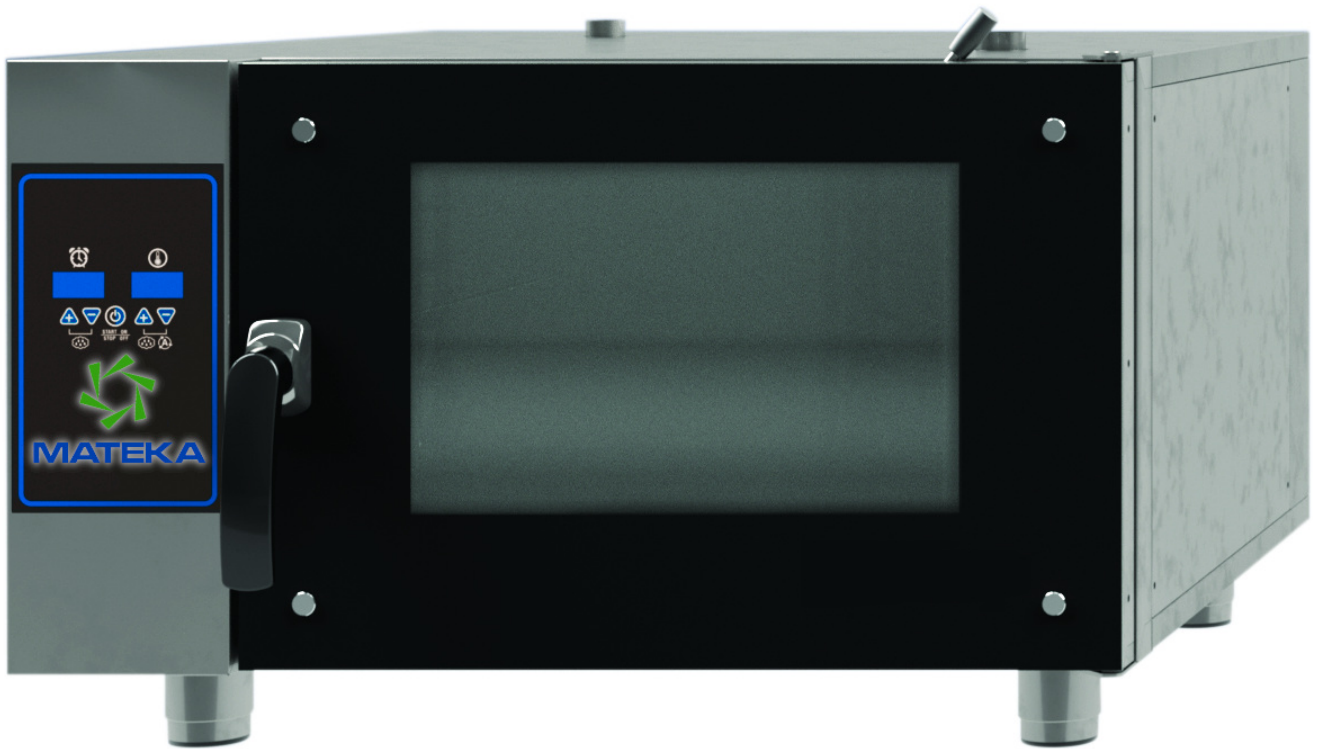

Electrical Convection Oven

Digital, analog or fully automatic control

Code	Description	Tray	Volume and Weight	Power
------	-------------	------	-------------------	-------

212241	Convection Oven – Electric – Digital Control	5 GN 1/1	78x79x62 cm – 62 kg	6.75 kW (380V)
212242	Convection Oven – Electric – Digital Control	7 GN 1/1	78x79x80 cm – 78 kg	9.75 kW (380V)
212295	Convection Oven – Electric – Digital Control	10 GN 1/1	97x91x132 cm – 190 kg	19.1 kW (380V)
212205	Convection Oven – Electric – Digital Control	20 GN 1/1 10 GN 2/1	120x110x116 cm – 210 kg	28.1 kW (380V)
212206	Convection Oven – Electric – Digital Control	40 GN 1/1 20 GN 2/1	120x110x185 cm – 350 kg	56 kW (380V)